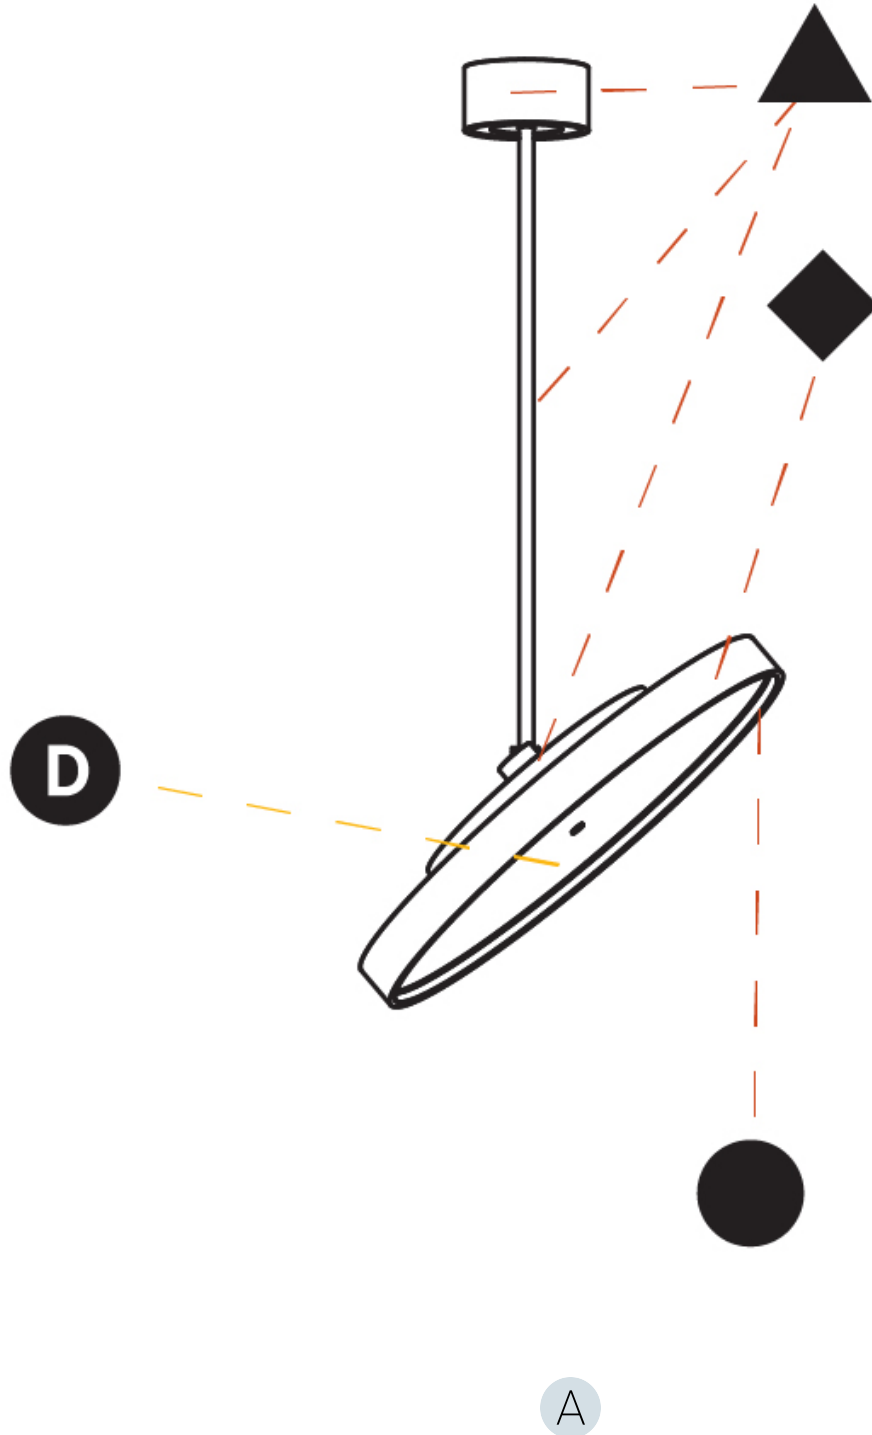

SIGN DIVA FLEX KORONA SUSPENSION

A30865-

PROJECT	_____
TYPE	_____
SPECIFIER	_____
QUANTITY	_____
DATE	_____